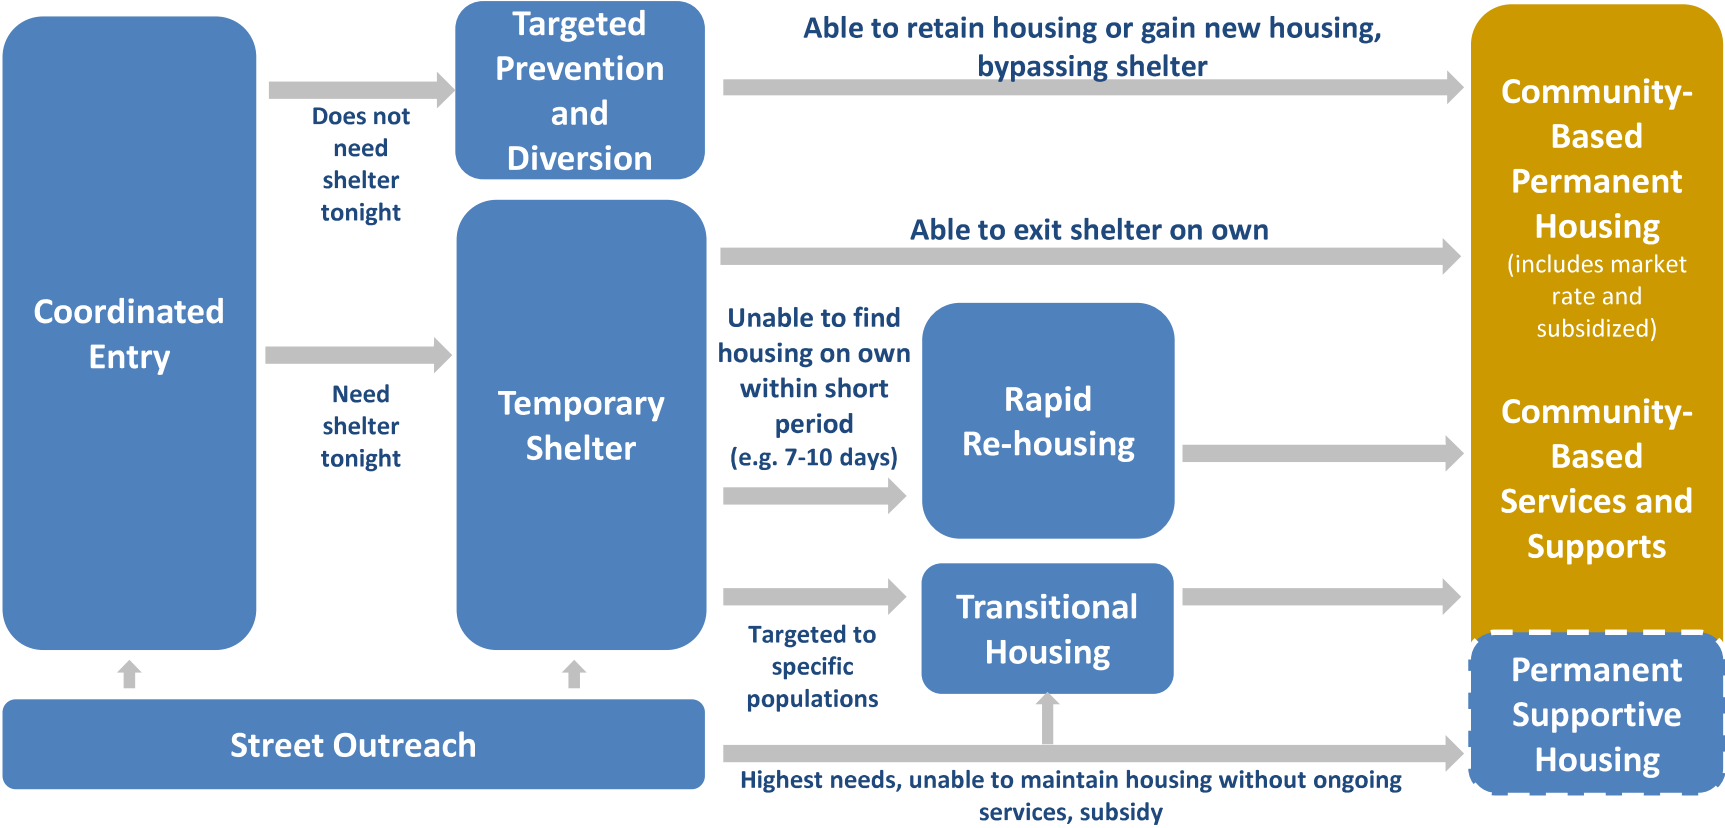

HOMELESS CRISIS RESPONSE SYSTEM

General Components & Client Flow

SYSTEM GOALS = Rare + Brief + Non-recurring